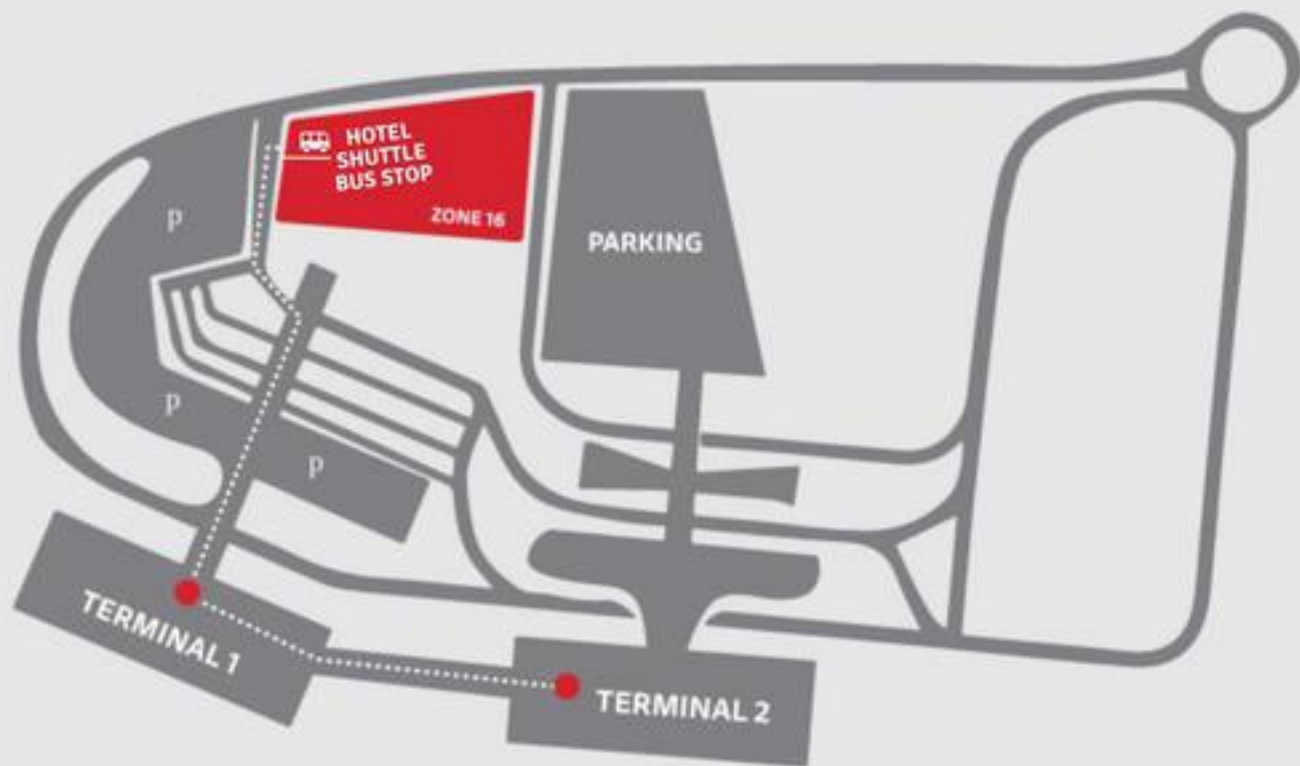

# FIND US AT DUBLIN AIRPORT

Carlton Hotel Shuttle Bus Stop  
located in Zone 16, Terminal 1

Walking time from Terminal 1: approx. 3 minutes

Walking time from Terminal 2: approx. 5 minutes