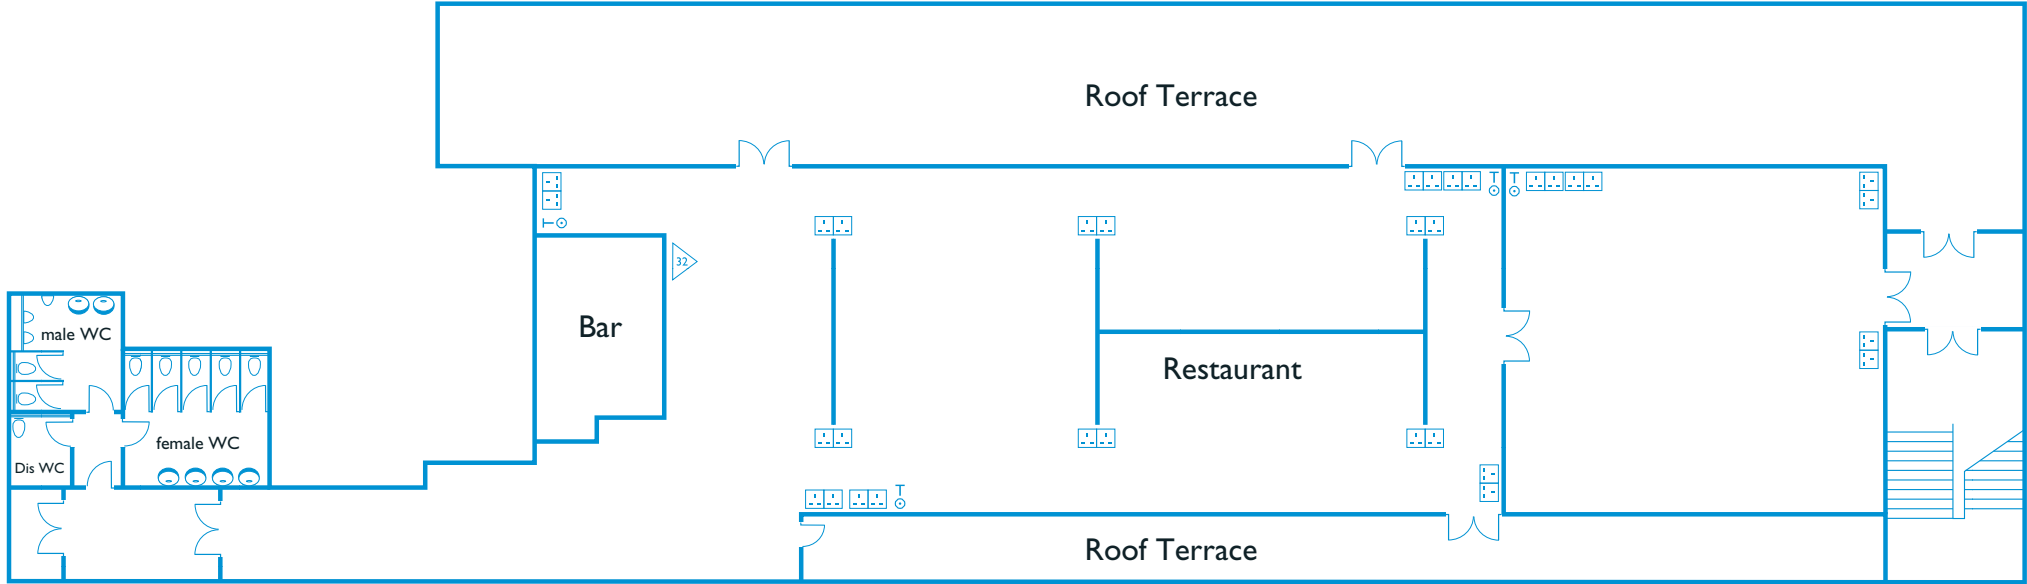

Restaurant

Double Socket

Network/Telephone point

32 Amplifier