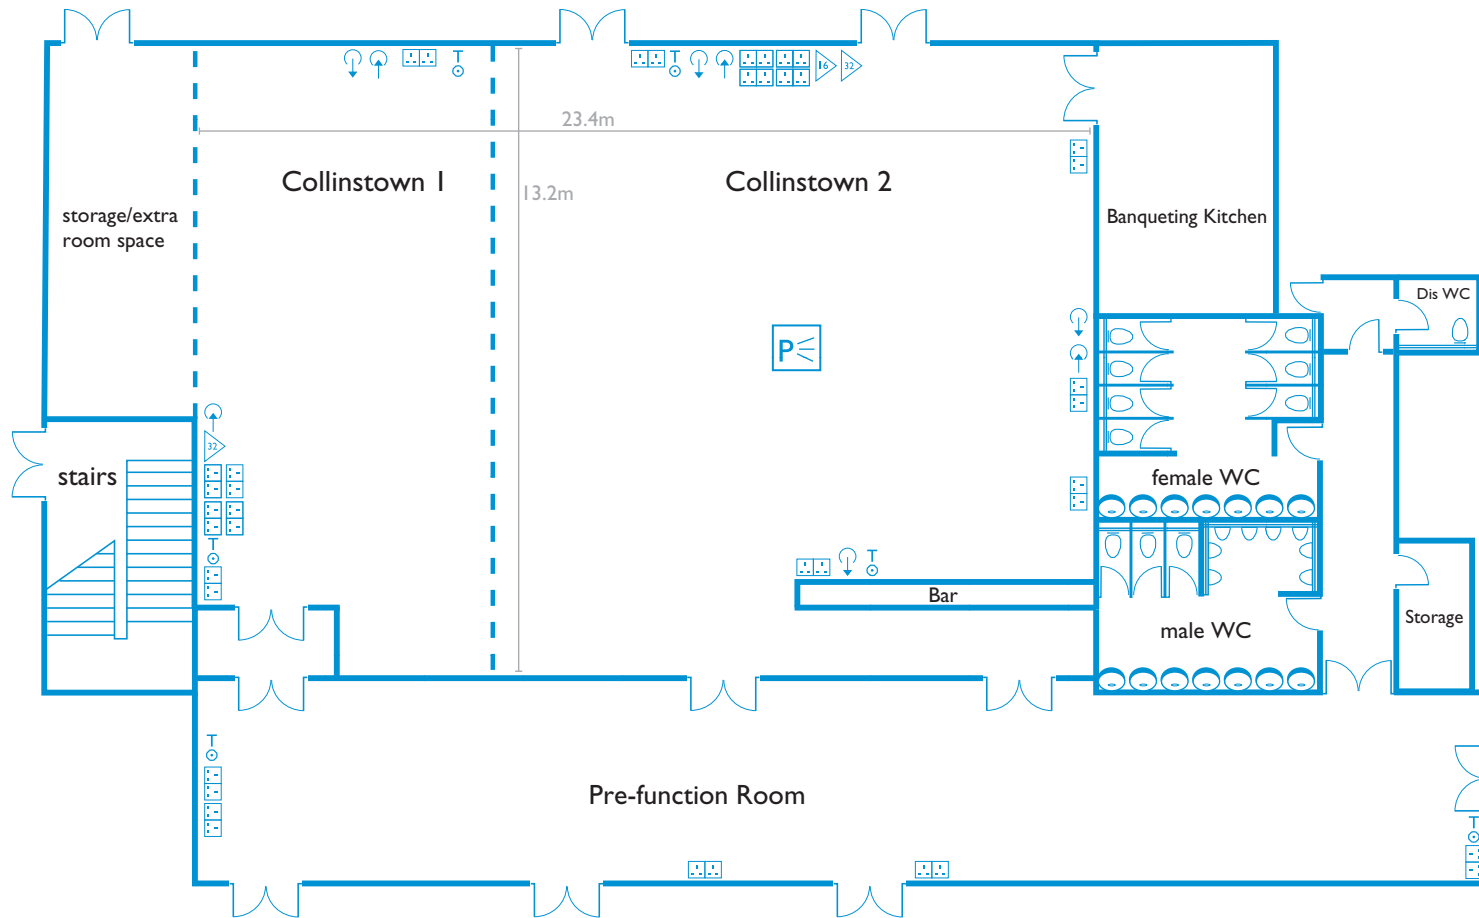

Collinstown

-  Double Socket
-  Network/Telephone point
-  32 Amplifier
-  16 Amplifier
-  PC/AU Output
-  PC Input
-  Roof Mounted LCD Projector