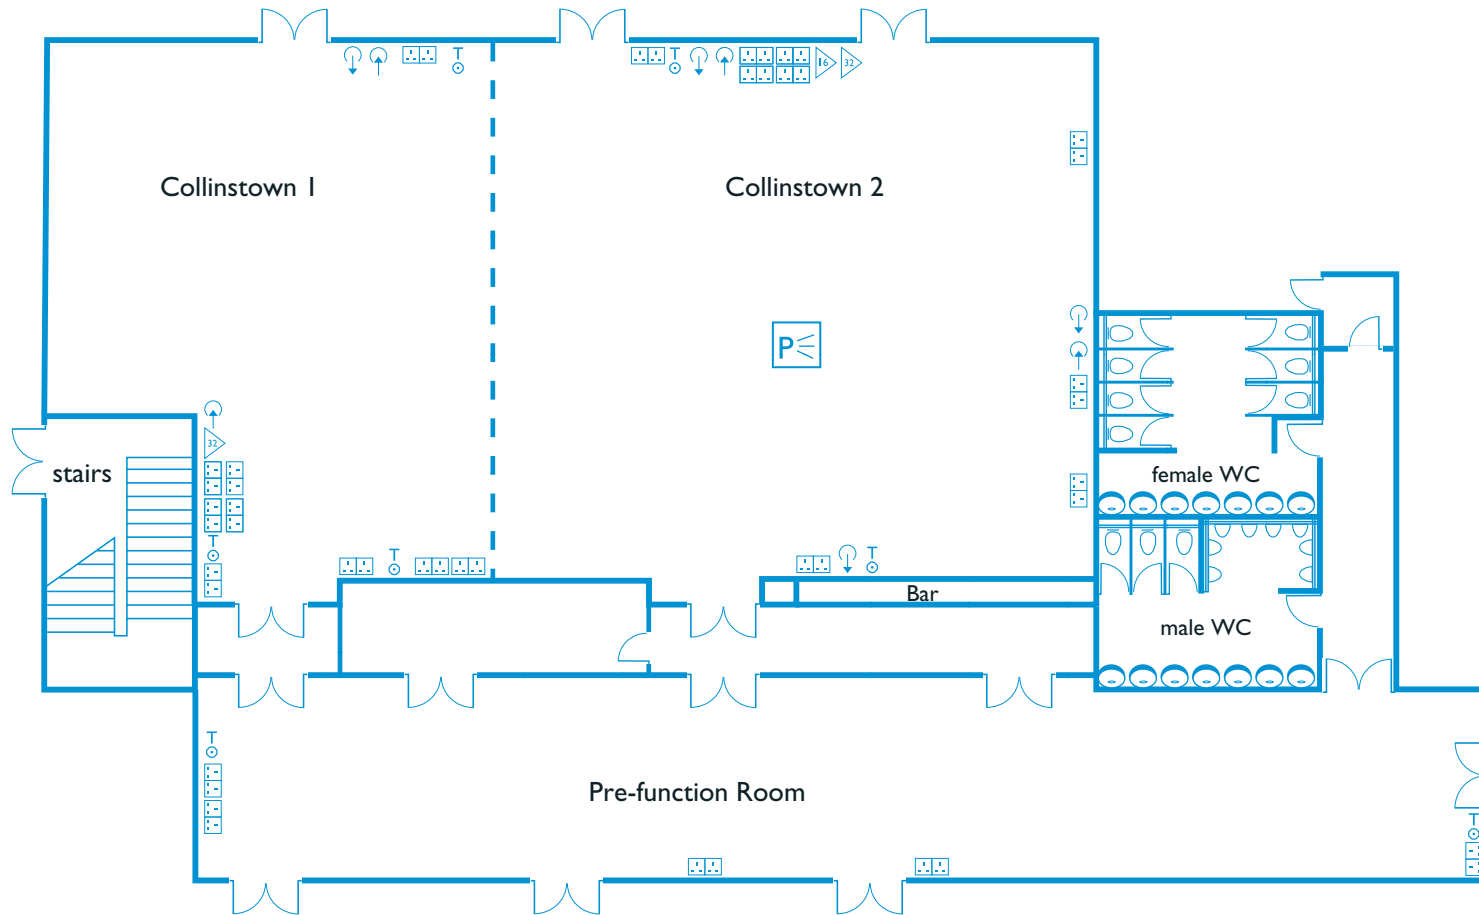

# Collinstown

- |   |                         |   |              |   |              |   |                            |
|---|-------------------------|---|--------------|---|--------------|---|----------------------------|
|  | Double Socket           |  | 32 Amplifier |  | PC/AU Output |  | Roof Mounted LCD Projector |
|  | Network/Telephone point |  | 16 Amplifier |  | PC Input     |   |                            |